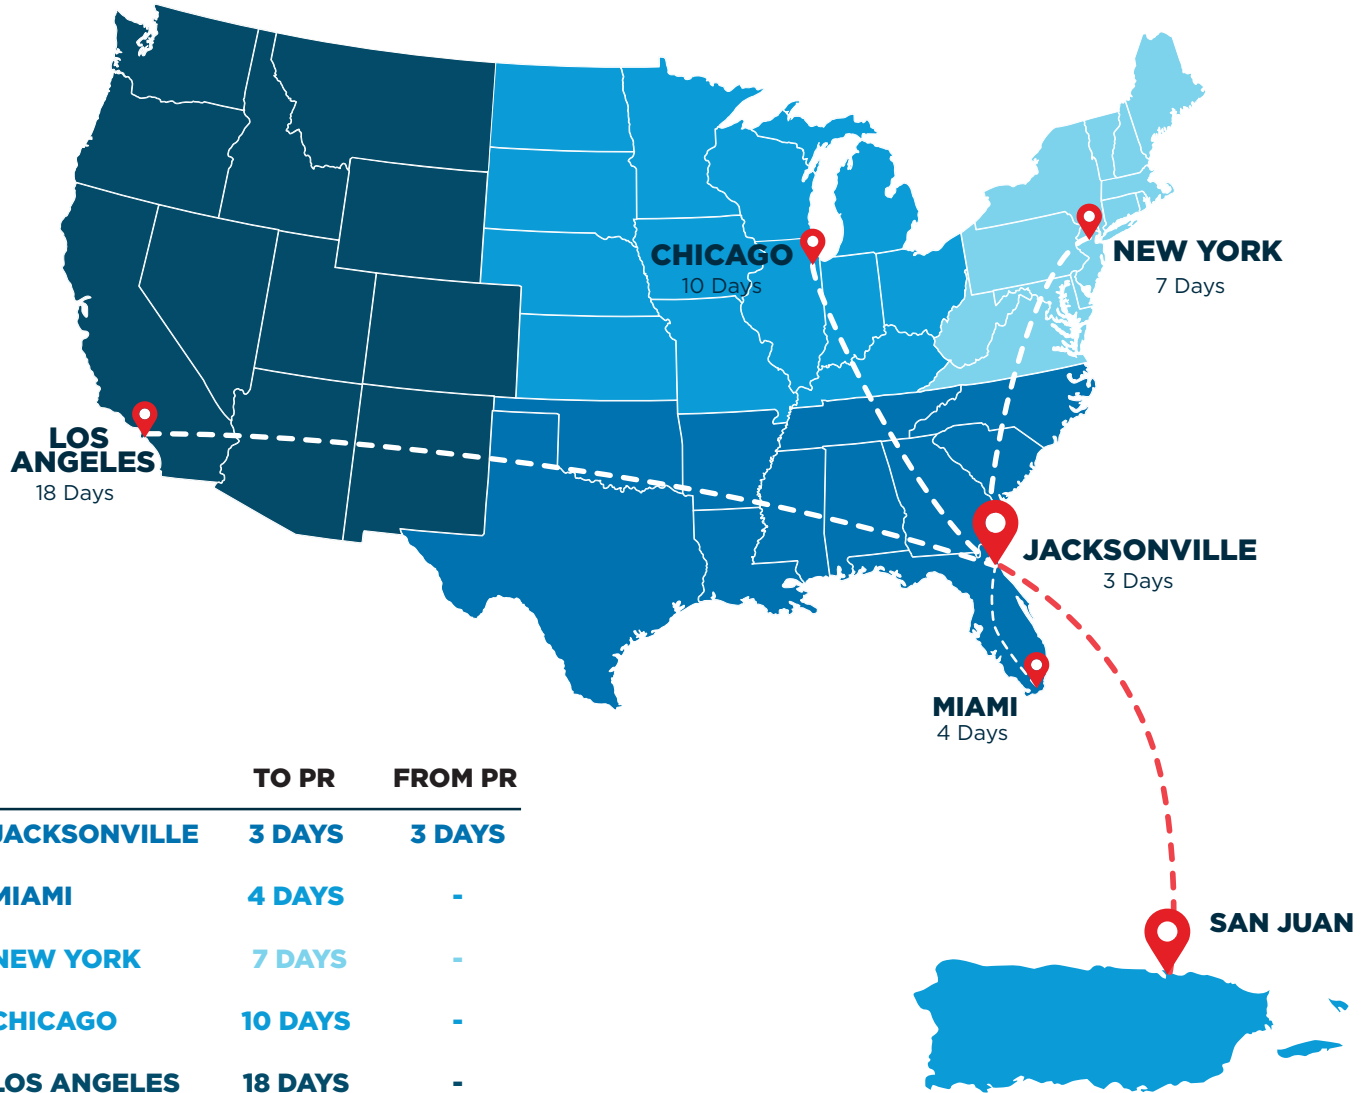

APPROVED

A DEWITT COMPANY®

PUERTO RICO TRANSIT TIMES

• All Southbound freight is routed through Jacksonville, FL via hubs in each zone.

• Transit times do not include transport from origin to hub.

• All Northbound freight is routed through Jacksonville, FL and forwarded to final destination.

Get Started Today

approvedforwarders.com/puertorico